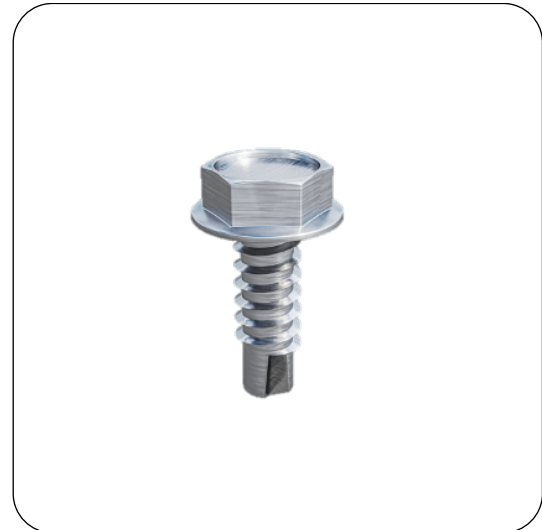

BBF

Baseboard Fixing

Overview

The Baseboard Fixing boasts a wide thread designed to securely grip the fixing grooves within Baseboards, ideal for anchoring planters and furniture. This robust self-drilling flanged hex screw is crafted from high-grade A2 stainless steel, ensuring exceptional durability and lasting resistance to corrosion.

- Wide thread for secure connection
- A2 stainless steel
- Ideal for anchoring planters and furniture

Details

Materials	A2 Stainless Steel
Dimensions	Thread Size 6.3mm Length 19mm Socket Size J/10mm
Weight	0.0085kg