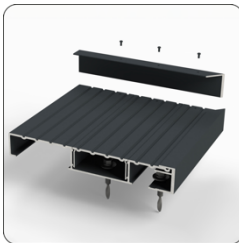

Side and End Termination Profiles

Secured to the edges of the board, these profiles provide a concealing finish to exposed board profiles.

Furniture Anchor

Easily installed, repositioned, and removed, the furniture anchor secures outdoor furniture to prevent wind uplift and movement as per guidance given in BS 8579:2020.