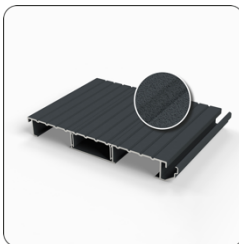

UltraGrip™

Applied for enhanced slip resistance and surface durability. Available in classic Anthracite Grey (RAL7016).

Compatible Systems

BalcaSmart®
Aluminium Decking System

Decking system for metal-frame balconies

TerraSmart®
Aluminium Decking System

Decking system for waterproofed substrates