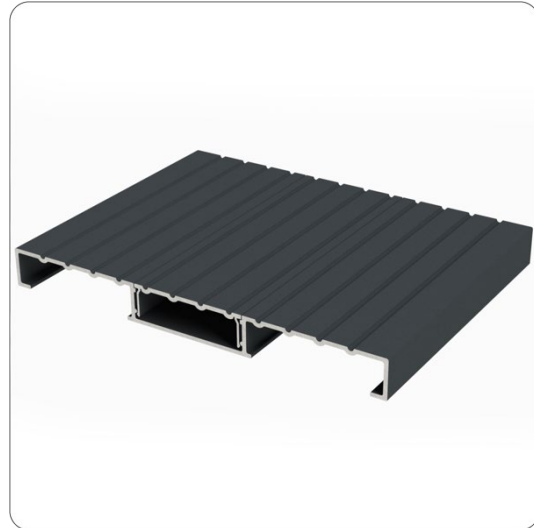

DFB Aluminium Decking Board

Overview

Fully non-combustible aluminium decking board designed to be attached to projecting/cantilever or bolt-on balconies. Achieves Euroclass A2-s1, d0 fire rating.

- Manufactured from aluminium alloy 6063-T6 (corrosion resistant)
- 30-year warranty, 60-year design life
- Powder coated with a textured coating for increased slip resistance.
- Excellent scratch and wear resistance, even in areas of high foot-traffic
- Attaches directly to balcony frame
- Boards available in any RAL colour with 6 standard finishes - see finishes.

Performance

Allowable load	Uniformly distributed >4.0kN/m ² , Concentrated 2kN
Aluminium grade	6063 T6
Biological/chemical	Resistant to moulds, algae, alkali, bitumen, UV
Board coating	Textured Powder coating (Qualicoat approved range of Architectural Polyesters)
Coefficient of linear thermal expansion	0.023mm/m/°C
Reaction to fire (to EN13501-1)*	A2-s1, d0
Scratch resistance (Furniture Leg Test)*	No damage identified.
Slip resistance (Pendulum Test)*	PTV (Dry) 55, PTV (Wet) 36 - Low risk of slip
Wear resistance (Footfall Test)*	No signs of wear after 100,000 footfalls
Warranty	30 years
Design life	60 years

*UKAS accredited test reports available on request.

Dimensions

Code	Height x Width	Span	Length*	Weight
DFB60-LH	20mm x 200mm	600mm	Available cut to length	10.3kg/m ²
DFB80-LH	20mm x 200mm	800mm	Available cut to length	10.6kg/m ²
DFB60	25mm x 200mm	600mm	Available in stock lengths or cut to length	10.2kg/m ²
DFB60-150	25mm x 150mm	600mm	Available cut to length	8.5kg/m ²
DFB100	30mm x 200mm	1000mm	Available cut to length	12.6kg/m ²
DFB120	30mm x 200mm	1200mm	Available cut to length	14.0kg/m ²
DFB150	40mm x 200mm	1500mm	Available cut to length	14.3kg/m ²