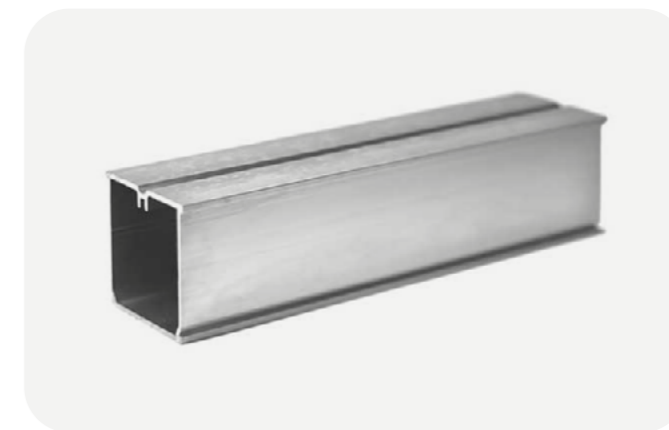

For completely level surfaces, the fixed-head adjustable pedestal offers a simple, economical support option for joists, with 22-550mm height range.

Self-levelling pedestal with 'Click head'

The Aluminium joist will simply 'click' into place and accommodating both single, double and perpendicular joist profiles.

Joist cradle

The perfect solution where decking requires minimal elevation from the ground. Joist cradles are simple to install and adjust, providing an incredibly economical method of creating space below decking joists.

Options

Joists

Aluminium joists sit on top of the pedestals to create a robust platform for the decking to be fixed too.

Narrow gap clip

Where a narrower gap between decking boards is desired, the plastic T-clip can be replaced with the metal fixing clip.