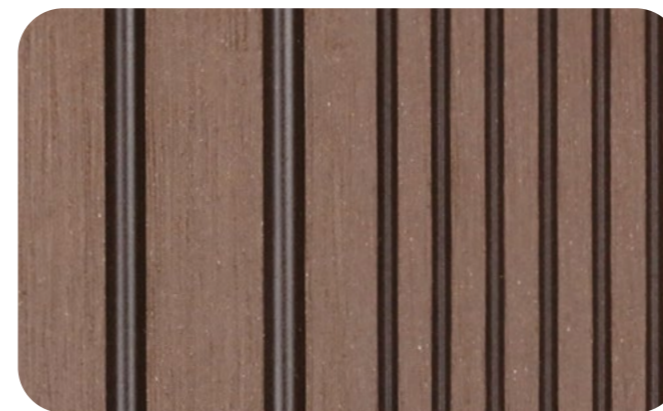

Ebony

Silver Birch

Mahogany

Teak

Reversibility

Can't pick between light and dark? Your regular boards just not giving you enough options? Well not anymore!

Each board is fully reversible featuring another colour on the opposite side. Lighter or darker you don't need to pick the one board offers you the option to switch between and decide what works best for you.

Finishes

Classic

Contemporary, grooved composite decking boards, which are reversible, offering greater design possibilities

Sand

Slate

Chocolate

Charcoal

Reversibility

You thought that signature was our only reversible board? Well think again.

Every classic board has two separate and distinct designs to pick from. Once you have your colour its simply a matter of picking the design which works best for you and your project.