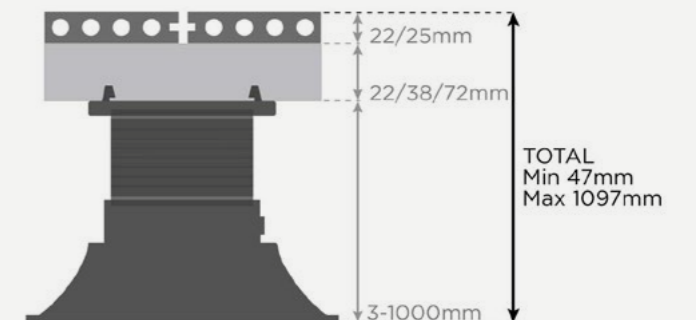

System Build Up

Smaller solutions are available contact us for more information