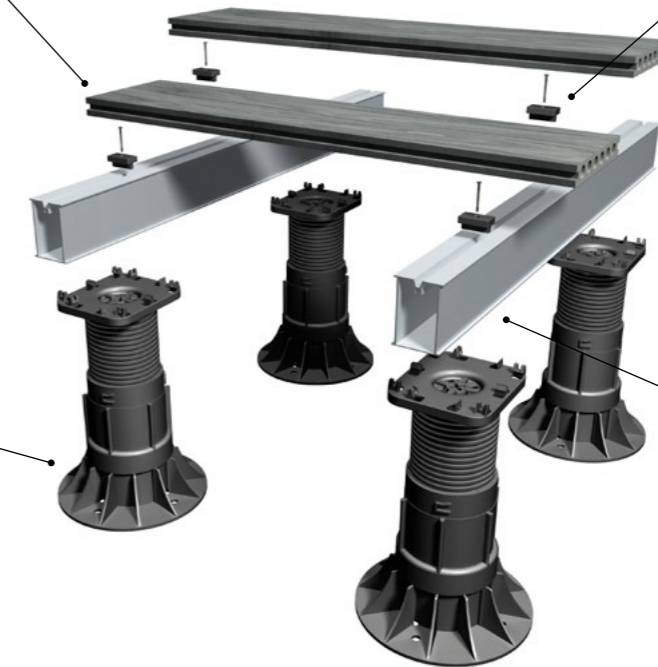

2. Joist Pedestal

- Self-levelling adjustable pedestal with “click-head”
- Fixed-head adjustable pedestal
- Low height joist cradles

3. Fixing Clips

The decking boards are secured in place using a hidden fixing system, which includes our patent-pending AluClip™ (patent no: GB2009927.1) which fixes the boards via a clamp mechanism, to allow for thermal expansion and contraction.