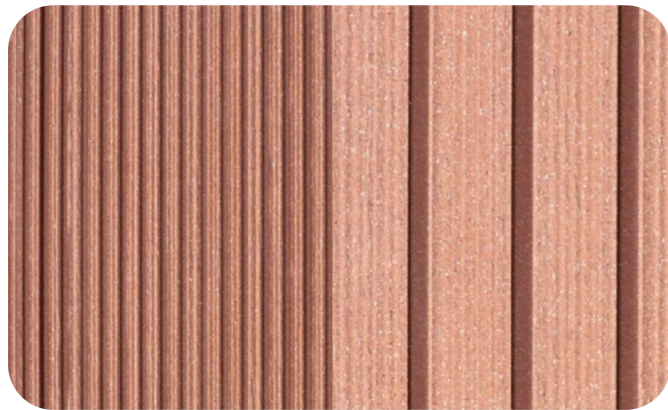

Finishes

Performance

Contemporary, grooved fire rated composite decking boards, which are reversible, offering greater design possibilities

Midnight

Twilight

Dawn

Noon

Dusk