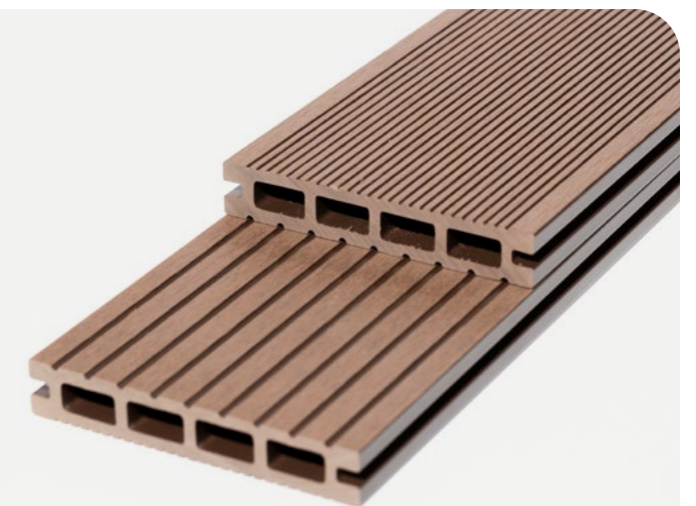

Ebony

Silver Birch

Mahogany

Teak

Reversibility

Can't pick between light and dark? Your regular boards just not giving you enough options? Well not anymore!

Each board is fully reversible featuring another colour on the opposite side. Lighter or darker you don't need to pick the one board offers you the option to switch between and decide what works best for you.

Finishes

Classic

Contemporary, grooved composite decking boards, which are reversible, offering greater design possibilities

Sand

Slate

Chocolate

Charcoal

Reversibility

You thought that signature was our only reversible board? Well think again.

Every classic board has two separate and distinct designs to pick from. Once you have your colour its simply a matter of picking the design which works best for you and your project.