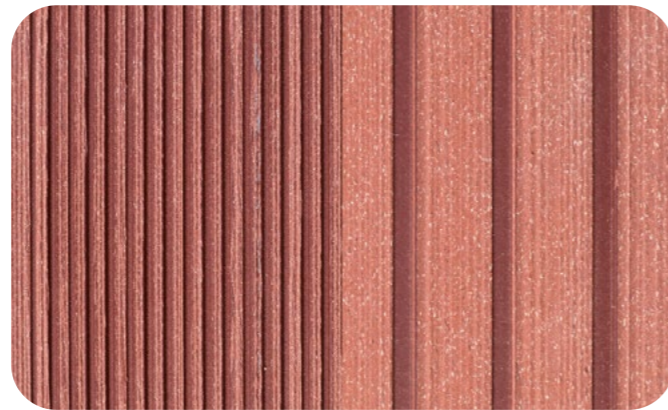

You thought that signature was our only reversible board? Well think again.

Every classic board has two separate and distinct designs to pick from. Once you have your colour its simply a matter of picking the design which works best for you and your project.

Finishes

Performance

Contemporary, grooved fire rated composite decking boards, which are reversible, offering greater design possibilities

Midnight

Twilight

Dawn

Noon

Dusk